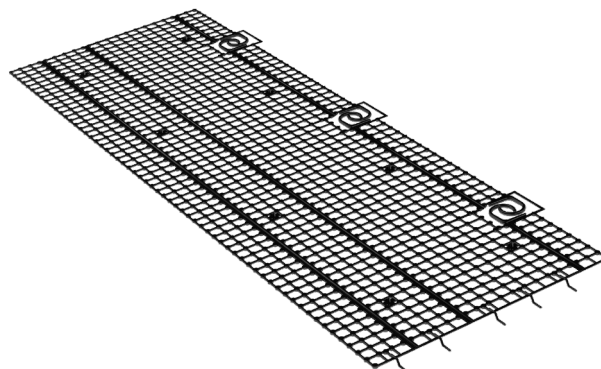

Eurovent **GUTTER PROTECT**

The gutter mesh Eurovent GUTTER PROTECT is designed to protect gutters against leaves and other impurities. A single unit made of plastic has a length of 60 cm and features bending points that allow application in 90 and 150 mm diameter gutters. The side hooks allow for quick and easy installation. Weather-resistant. The product is resistant to weather conditions.

PARAMETER	UNIT	VALUE
Material		polimer
Size	[mm]	175 x 600
Mesh size	[mm]	8 x 8
Carton weight	[kg]	0.3
Carton	[psc]	5
Pallet	[psc]	3200

Advantages::

- Connectable units
- Side hooks for easy installation
- UV resistance

Eurovent GUTTER PROTECT

Application:

The gutter mesh Eurovent GUTTER PROTECT is designed for use as protective element for plastic and metal gutters. The assembly is carried out by bending the net to the appropriate width, then putting it into the gutter and attaching it to the edges with side hooks. Individual units can be connected with each other.