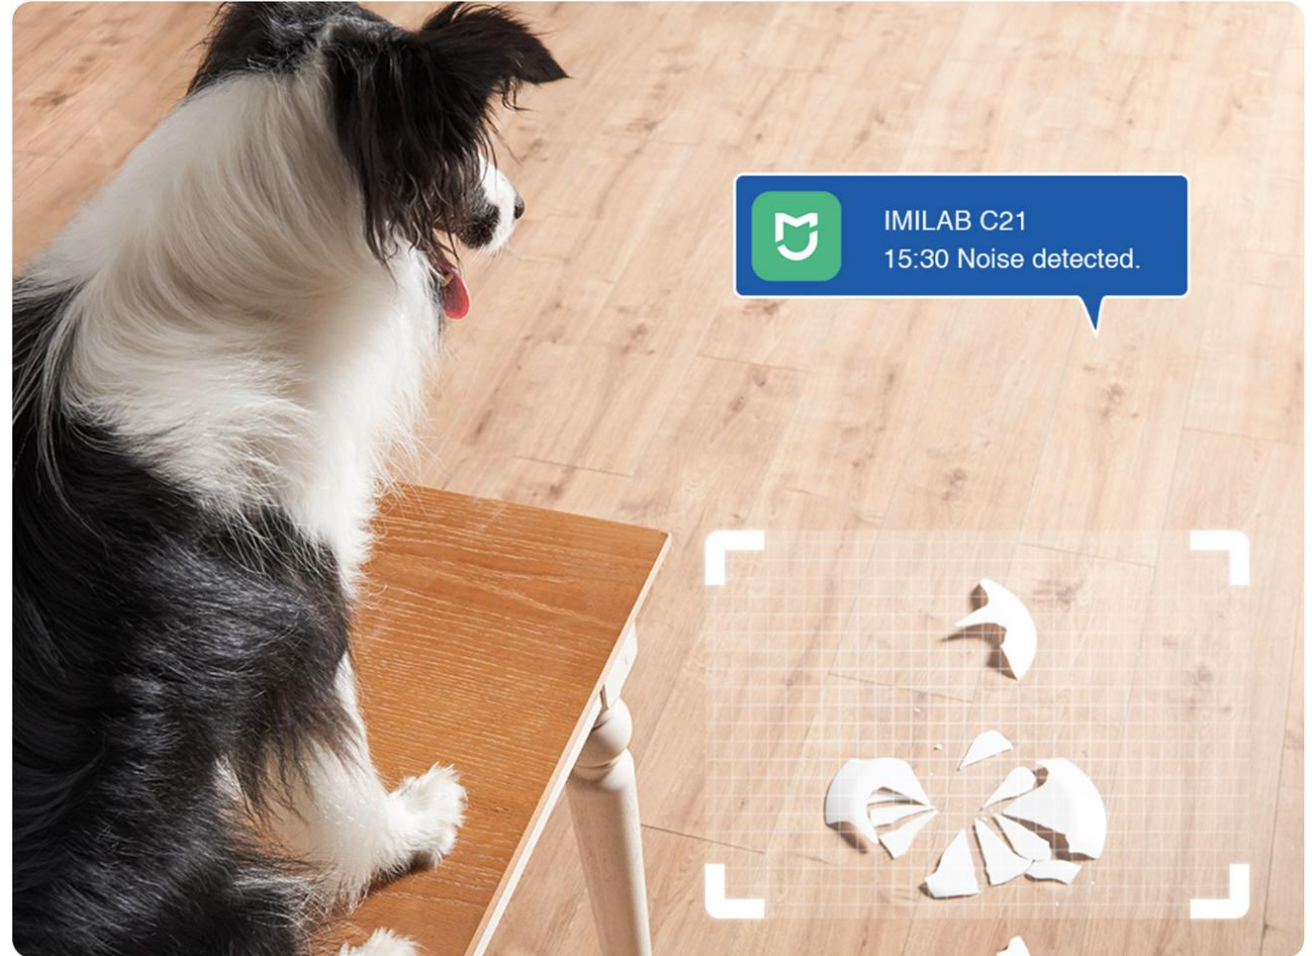

IMILAB C21 is an entry-level indoor camera that offers good value for consumers who just need essential home security.

360° Surveillance

Clear full-space surveillance.

Keep a close eye on your home and pets, even in dim environments. The C21 pans 360° and tilts 110°, with motion-triggered tracking to provide comprehensive indoor security.

2.5K Live View & Chat

Interact with your family from afar.

Stay connected to your home through the app anytime, anywhere. The C21 records footage in 2.5K and provides live view and two-way audio for you to actively check on your family members.

Multiple Detections

Detects for you. Cares for you.

When the C21 detects a person, sound, or motion, it sends a notification to keep you informed. Its AI tracking and customizable motion zone ensure you receive alerts only for important events, reducing false alerts.

App Connection

Stay in control, even in sleep.

Get notifications and easily share surveillance with family through the app in emergencies. Set a motion zone for the C21 to monitor specific areas. The C21 protects your privacy by turning its lens away in sleep mode.