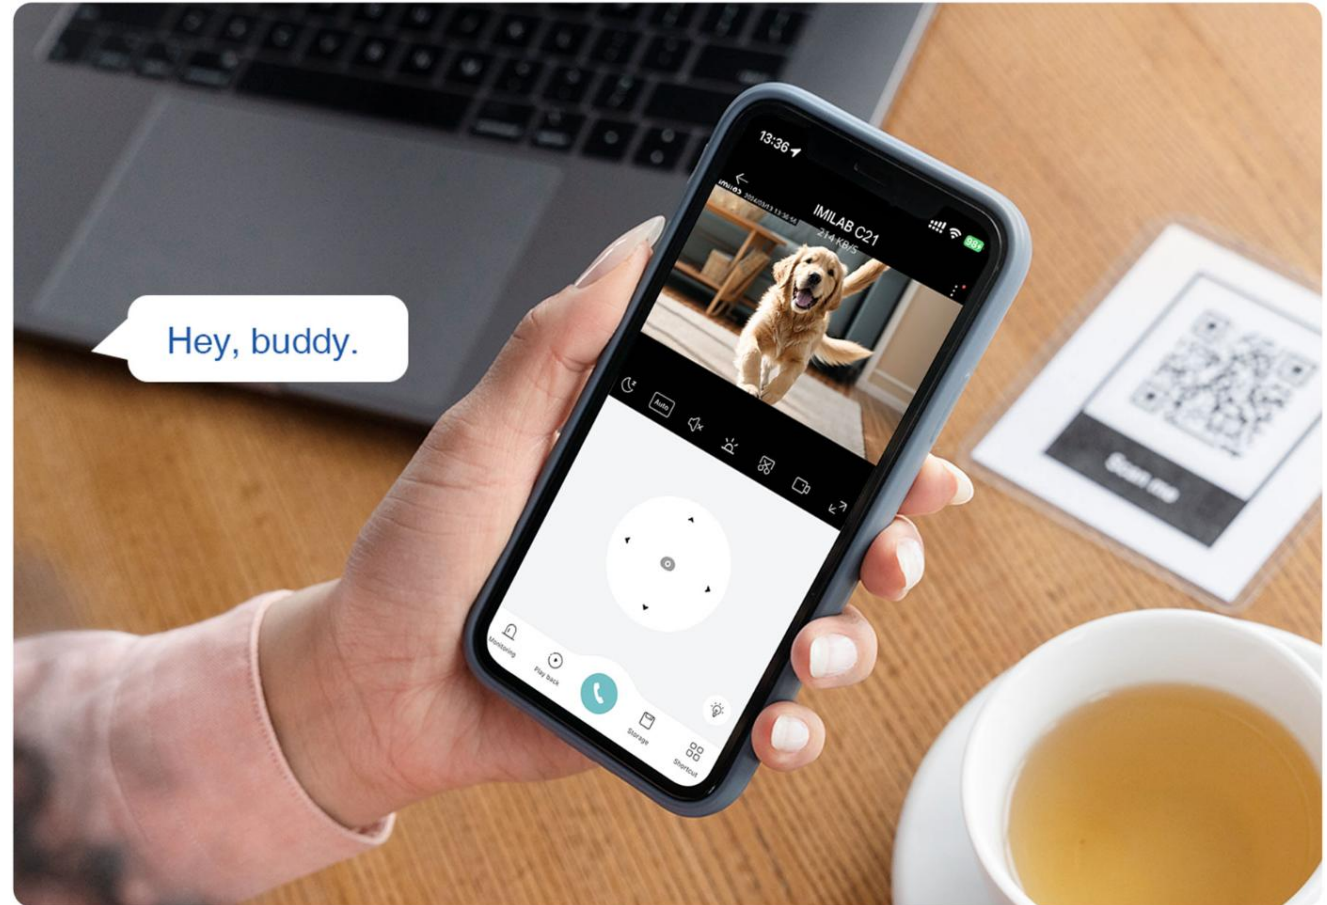

IMILAB C21 is an entry-level indoor camera that offers good value for consumers who just need essential home security.

360° Surveillance

Clear full-space surveillance.

Keep a close eye on your home and pets, even in dim environments. The C21 pans 360° and tilts 110°, with motion-triggered tracking to provide comprehensive indoor security.

2.5K Live View & Chat

Interact with your family from afar.

Stay connected to your home through the app anytime, anywhere. The C21 records footage in 2.5K and provides live view and two-way audio for you to actively check on your family members.

App Connection

Stay in control, even in sleep.

Get notifications and easily share surveillance with family through the app in emergencies. Set a motion zone for the C21 to monitor specific areas. The C21 protects your privacy by turning its lens away in sleep mode.