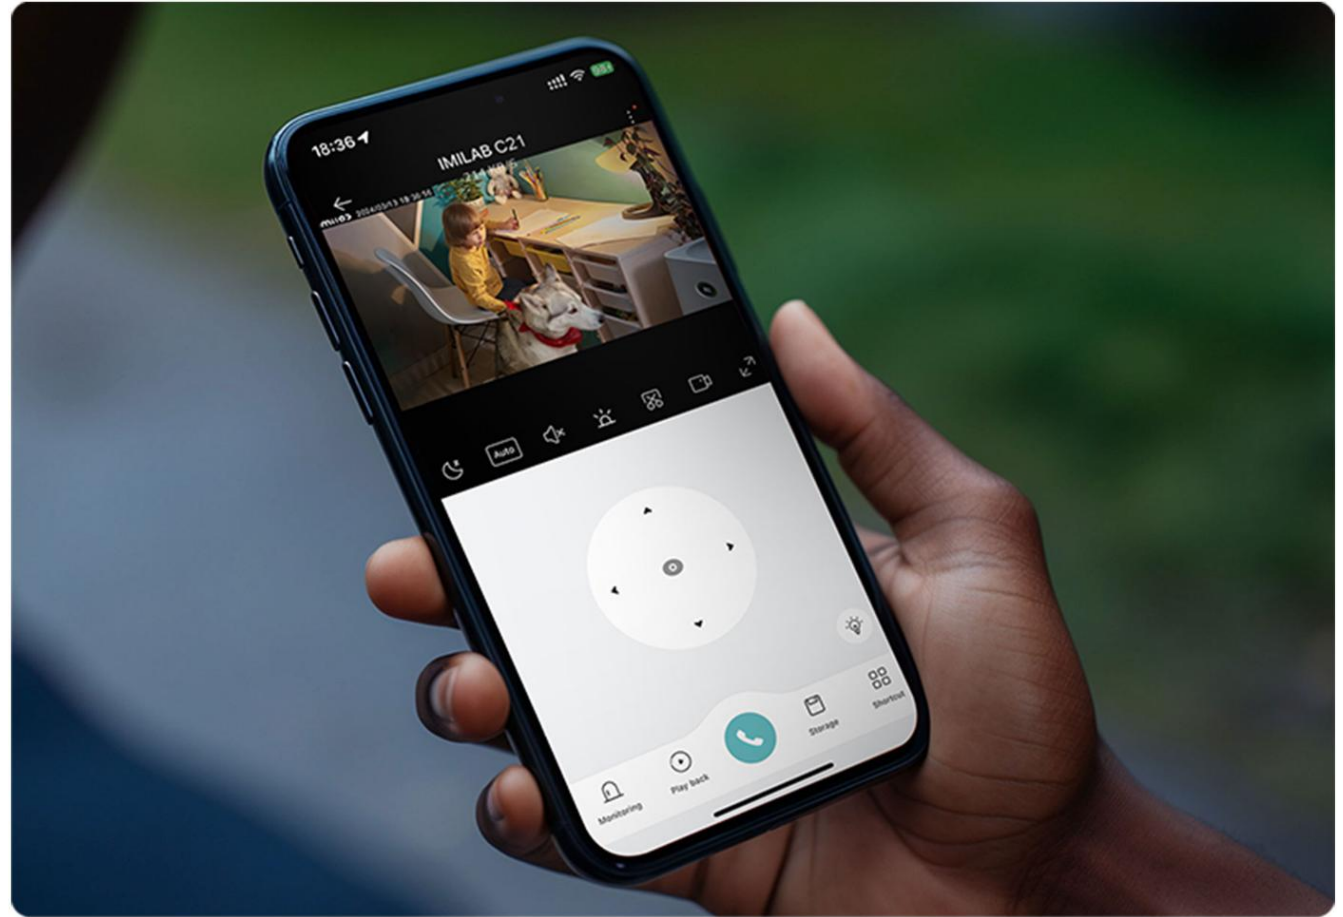

IMILAB C21 is an entry-level indoor camera that offers good value for consumers who just need essential home security.

360° Surveillance

Clear full-space surveillance.

Keep a close eye on your home and pets, even in dim environments. The C21 pans 360° and tilts 110°, with motion-triggered tracking to provide comprehensive indoor security.

2.5K Live View & Chat

Interact with your family from afar.

Stay connected to your home through the app anytime, anywhere. The C21 records footage in 2.5K and provides live view and two-way audio for you to actively check on your family members.

Multiple Detections

Detects for you. Cares for you.

When the C21 detects a person, sound, or motion, it sends a notification to keep you informed. Its AI tracking and customizable motion zone ensure you receive alerts only for important events, reducing false alerts.

App Connection

Stay in control, even in sleep.

Get notifications and easily share surveillance with family through the app in emergencies. Set a motion zone for the C21 to monitor specific areas. The C21 protects your privacy by turning its lens away in sleep mode.